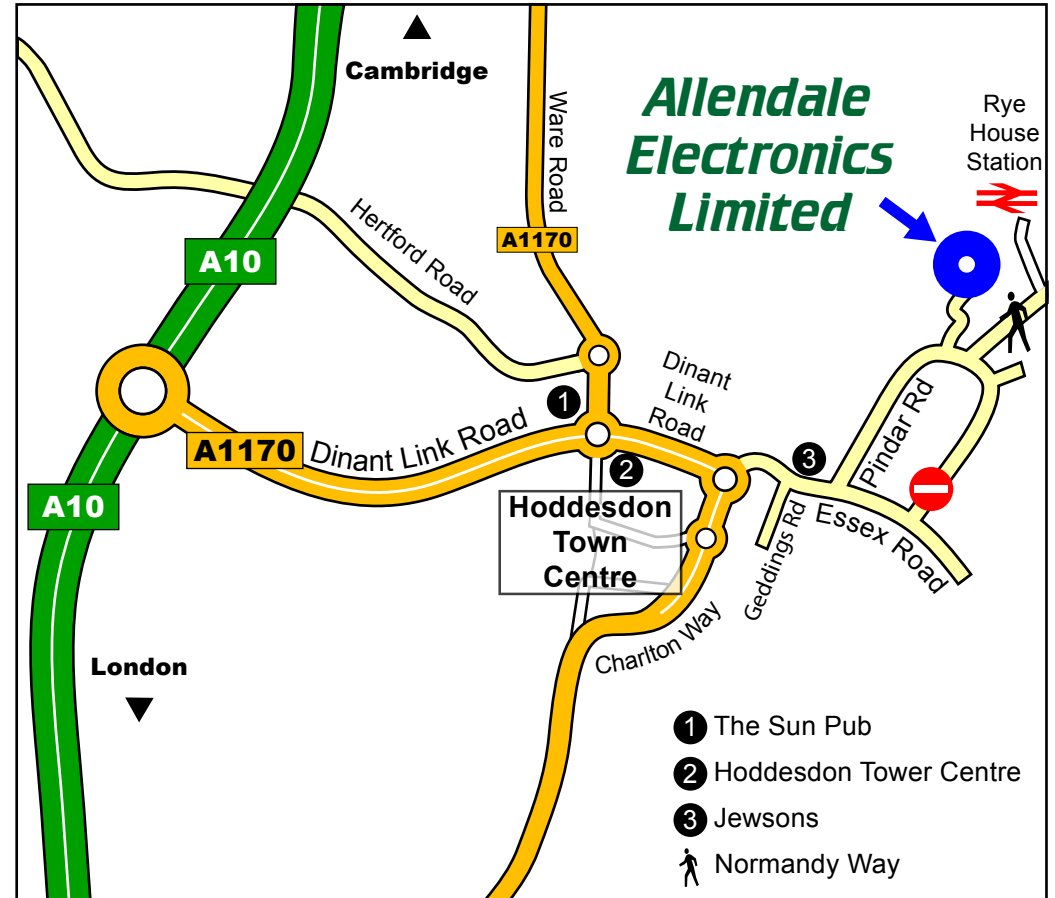

Directions:- Allendale Electronics Limited 43 Hoddesdon Industrial Centre, Pindar Road, Hoddesdon, Hertfordshire EN11 0FF.

Travelling By Car

Follow the A1170 from either Ware Road or A10 - Dinant Link Road until you reach the Hoddesdon Tower Centre roundabout (see map). From the roundabout go onto the Dinant Link Road past the traffic lights and join the left carriageway. Turn Left at the roundabout into Essex road, pass Jewsons on the left and then take your first left into Pindar Road. Follow Pindar Road until the road starts to curve. Before Normandy Way bridge, turn left at the Hoddesdon Industrial Centre Sign.

Note. GPS units will take you over Normandy Way Bridge!

Travelling By Train

Nearest Station is Rye House Station on the National Express East Anglia Line.
Direct Line Service from London Liverpool Street.
If travelling from Stansted Airport or Cambridge, change lines at Broxbourne Station.

Approx 5 Minute walk From Rye House Station.
Turn right from the station, then right into Fishermans Way.
At the end of Fishermans way turn right into Normandy Way.
At the end of Normandy way turn right into Pindar Road then right into Hoddesdon Industrial Centre.