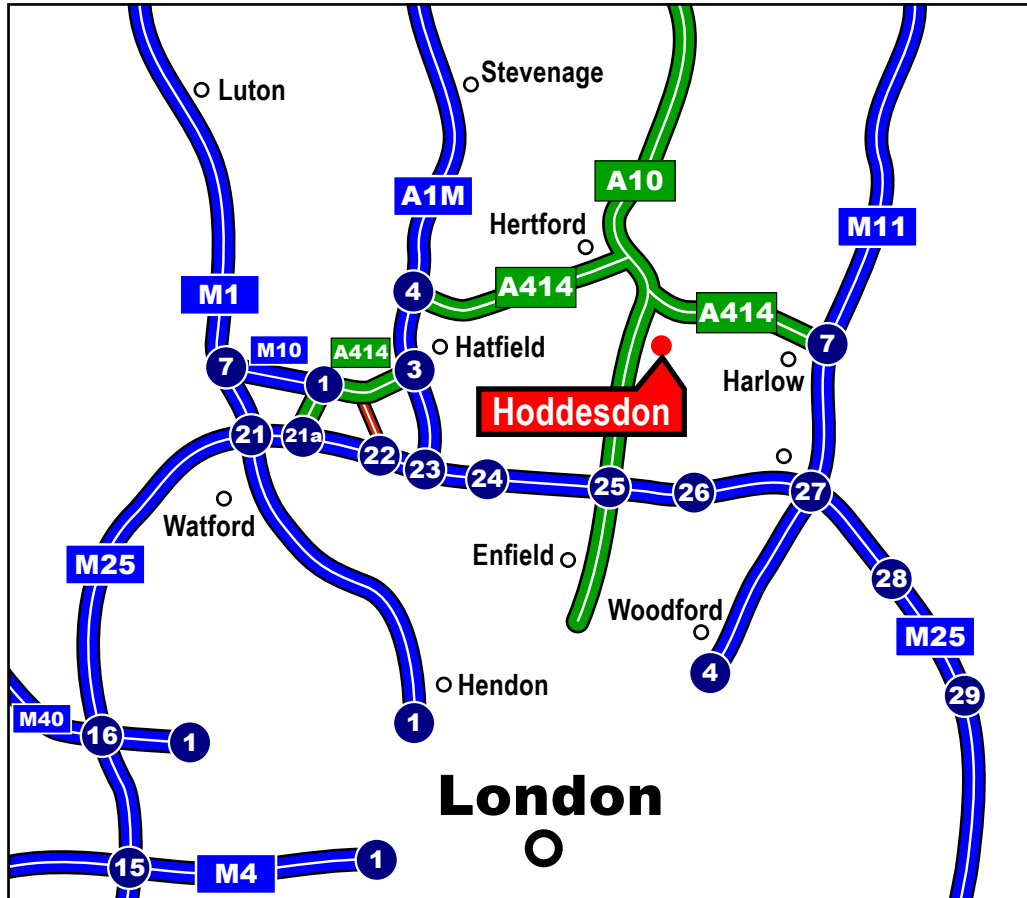

Directions:- Allendale Electronics Limited 43 Hoddesdon Industrial Centre, Pindar Road, Hoddesdon, Hertfordshire EN11 0FF.

Travelling By Car

Follow the A1170 from either Ware Road or A10 - Dinant Link Road until you reach the Hoddesdon Tower Centre roundabout (see map). From the roundabout go onto the Dinant Link Road past the traffic lights and join the left carriageway. Turn Left at the roundabout into Essex road, pass Jewsons on the left and then take your first left into Pindar Road. Follow Pindar Road until the road starts to curve. Before Normandy Way bridge, turn left at the Hoddesdon Industrial Centre Sign.

Note. GPS units will take you over Normandy Way Bridge!

Travelling By Train

Nearest Station is Rye House Station on the National Express East Anglia Line.
Direct Line Service from London Liverpool Street.
If travelling from Stansted Airport or Cambridge, change lines at Broxbourne Station.

Approx 5 Minute walk From Rye House Station.
Turn right from the station, then right into Fishermans Way.
At the end of Fishermans way turn right into Normandy Way.
At the end of Normandy way turn right into Pindar Road then right into Hoddesdon Industrial Centre.